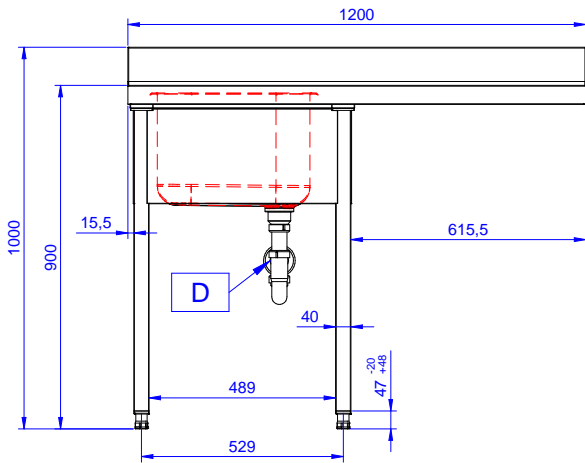

Sink Unit for Undercounter
Dishwasher with 1 bowl
W400xD500xH300mm and
right hand drainer, 1200mm

Short Form Specification

Item No. _____

Made from 304 AISI stainless steel. The 50mm high worktop in 304 AISI stainless steel, 1mm in thickness, is sound-deadened and has an overflow rim and welded corners. Integral rear upstand, h=100mm, with 10mm radius. Allround apron. Square section legs 40x40mm on 1" height-adjustable feet (+/-20mm). Bowl W400xD500xH300mm with overflow pipe and 2" drain hole; right hand drainer. An undercounter dishwasher can be placed under the drainer.

Optional Accessories

- Set of 4 wheels (2 with brake) PNC 855150
d. 100mm for tables and sinks
(total height on wheels= 993 mm)
- Elbow operated mixer tap with PNC 855322
spout 3/4", single hole
- Elbow operated mixer tap with PNC 855323
short spout 3/4", single hole
- Foot operated mixer tap (hot and cold) with spout 3/4" PNC 855328
- Floor fastening kit for 2 square legs PNC 865386
- Single plastic drain syphon 2 " for Sinks PNC 895313

APPROVAL: _____

Experience the Excellence
www.electroluxprofessional.com

Front

Side

Top

Key Information:

External dimensions, Width:	1200 mm
133191 (NSBD1217R)	1200 mm
External dimensions, Depth:	700 mm
External dimensions, Height:	1000 mm
Upstand Dimensions, Height:	100 mm
Upstand Dimensions, Depth:	13 mm
Upstand Dimensions, Radius:	R=10
Bowls number	1
Bowl dimensions	400x500xH320
Net weight:	32.3 kg