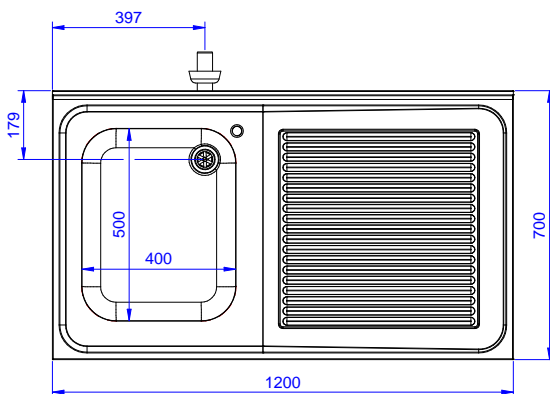

Sink Unit for Undercounter
Dishwasher with 1 bowl
W400xD500xH300mm and
right hand drainer, 1200mm

Short Form Specification

Item No. _____

Made from 304 AISI stainless steel. The 50mm high worktop in 304 AISI stainless steel, 1mm in thickness, is sound-deadened and has an overflow rim and welded corners. Integral rear upstand, h=100mm, with 10mm radius. Allround apron. Square section legs 40x40mm on 1" height-adjustable feet (+/-20mm). Bowl W400xD500xH300mm with overflow pipe and 2" drain hole; right hand drainer. An undercounter dishwasher can be placed under the drainer.

Optional Accessories

- Set of 4 wheels (2 with brake) PNC 855150
d. 100mm for tables and sinks
(total height on wheels= 993 mm)
- Elbow operated mixer tap with PNC 855322
spout 3/4", single hole
- Elbow operated mixer tap with PNC 855323
short spout 3/4", single hole
- Foot operated mixer tap (hot and cold) with spout 3/4" PNC 855328
- Floor fastening kit for 2 square legs PNC 865386
- Single plastic drain syphon 2 " for Sinks PNC 895313

APPROVAL: _____

Experience the Excellence
www.electroluxprofessional.com

Front

Side

Top

Key Information:

External dimensions, Width:	1200 mm
133191 (NSBD1217R)	1200 mm
External dimensions, Depth:	700 mm
External dimensions, Height:	1000 mm
Upstand Dimensions, Height:	100 mm
Upstand Dimensions, Depth:	13 mm
Upstand Dimensions, Radius:	R=10
Bowls number	1
Bowl dimensions	400x500xH320
Net weight:	32.3 kg