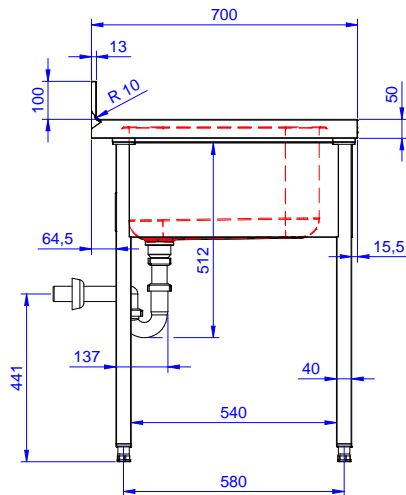

Sink Unit for Undercounter
Dishwasher with 1 bowl
W400xD500xH300mm and
right hand drainer, 1200mm

Short Form Specification

Item No. _____

Made from 304 AISI stainless steel. The 50mm high worktop in 304 AISI stainless steel, 1mm in thickness, is sound-deadened and has an overflow rim and welded corners. Integral rear upstand, h=100mm, with 10mm radius. Allround apron. Square section legs 40x40mm on 1" height-adjustable feet (+/-20mm). Bowl W400xD500xH300mm with overflow pipe and 2" drain hole; right hand drainer. An undercounter dishwasher can be placed under the drainer.

Optional Accessories

- Set of 4 wheels (2 with brake) PNC 855150
d. 100mm for tables and sinks
(total height on wheels= 993 mm)
- Elbow operated mixer tap with PNC 855322
spout 3/4", single hole
- Elbow operated mixer tap with PNC 855323
short spout 3/4", single hole
- Foot operated mixer tap (hot and cold) with spout 3/4" PNC 855328
- Floor fastening kit for 2 square legs PNC 865386
- Single plastic drain syphon 2 " for Sinks PNC 895313

APPROVAL: _____

Experience the Excellence
www.electroluxprofessional.com

Front

Side

Top

Key Information:

External dimensions, Width:	1200 mm
133191 (NSBD1217R)	1200 mm
External dimensions, Depth:	700 mm
External dimensions, Height:	1000 mm
Upstand Dimensions, Height:	100 mm
Upstand Dimensions, Depth:	13 mm
Upstand Dimensions, Radius:	R=10
Bowls number	1
Bowl dimensions	400x500xH320
Net weight:	32.3 kg